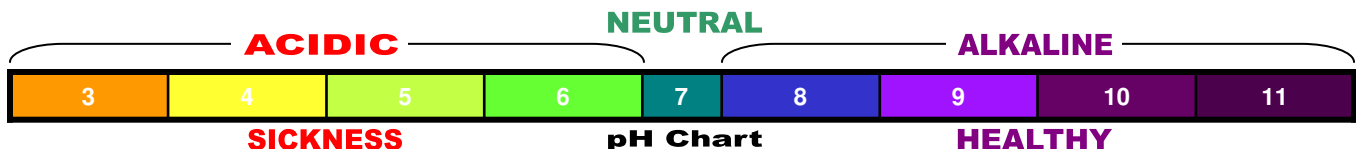

Beverages pH & ORP Test Results (Page 1)

A test of the following beverages was conducted July 2008 in California using a calibrated PinPoint Combo pH / ORP Meter.

Brand	Label	Packaging	pH	pH Chart	ORP	ORP Chart
Aquafina			5.35		+381	
Arrowhead Spring Water			7.42		+275	
Evian			7.64		+295	
Fiji			7.6		+357	
Smart Water			5.9		+305	
Real Alkalized Water			7.9		- 25	
Evamor			9.18		+174	
Penta			5.27		+390	
Essentia			9.26		+179	
Alive Wellness Water			3.24		+415	
Vitamin Water			3.34		+438	
Dasani Plus			3.04		+290	
Vital Lifestyle Water			3.72		+426	
Crystal Geyser Sparkling Water			5.72		+324	
Perrier			5.53		+392	
Kangen Water™			9.5		-745	

Beverages pH & ORP Test Results (Page 2)

A test of the following beverages was conducted July 2008 in California using a calibrated PinPoint Combo pH / ORP Meter.

Brand	Label	Packaging	pH	pH Chart	ORP	ORP Chart
Arrowhead Sparkling Water			4.89	Yellow	+268	Red
Snapple Red Tea			3.67	Orange	+360	Dark Red
Propel Fitness Water			3.6	Orange	+280	Dark Red
Gatorade G2			3.5	Orange	+325	Dark Red
Sprite			3.5	Orange	+550	Dark Red
Pepsi			3.2	Orange	+450	Dark Red
Coke			2.8	Orange	+410	Dark Red
Red Bull			3.2	Orange	+462	Dark Red
Starbucks Coffee			5.5	Light Green	+175	Red
Odwalla Orange Juice			4.2	Yellow	+246	Red
MonaVie			6.18	Green	+240	Red
Shiraz Red Wine			4.05	Yellow	+232	Red
Heineken Beer			4.76	Yellow	+315	Dark Red
Patron Tequila			4.55	Yellow	+315	Dark Red
Smirnoff Vodka			6.2	Green	+220	Red
Kangen Water™			9.5	Purple	-745	Dark Green