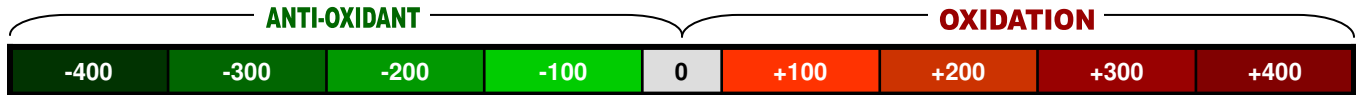

Beverages pH & ORP Test Results (Page 1)

A test of the following beverages was conducted July 2008 in California using a calibrated PinPoint Combo pH / ORP Meter.

Brand	Label	Packaging	pH	pH Chart	ORP	ORP Chart
Aquafina			5.35		+381	
Arrowhead Spring Water			7.42		+275	
Evian			7.64		+295	
Fiji			7.6		+357	
Smart Water			5.9		+305	
Real Alkalized Water			7.9		- 25	
Evamor			9.18		+174	
Penta			5.27		+390	
Essentia			9.26		+179	
Alive Wellness Water			3.24		+415	
Vitamin Water			3.34		+438	
Dasani Plus			3.04		+290	
Vital Lifestyle Water			3.72		+426	
Crystal Geyser Sparkling Water			5.72		+324	
Perrier			5.53		+392	
Kangen Water™			9.5		-745	

Beverages pH & ORP Test Results (Page 2)

A test of the following beverages was conducted July 2008 in California using a calibrated PinPoint Combo pH / ORP Meter.

Brand	Label	Packaging	pH	pH Chart	ORP	ORP Chart
Arrowhead Sparkling Water			4.89	Yellow	+268	Red
Snapple Red Tea			3.67	Orange	+360	Dark Red
Propel Fitness Water			3.6	Orange	+280	Dark Red
Gatorade G2			3.5	Orange	+325	Dark Red
Sprite			3.5	Orange	+550	Dark Red
Pepsi			3.2	Orange	+450	Dark Red
Coke			2.8	Orange	+410	Dark Red
Red Bull			3.2	Orange	+462	Dark Red
Starbucks Coffee			5.5	Light Green	+175	Red
Odwalla Orange Juice			4.2	Yellow	+246	Red
MonaVie			6.18	Green	+240	Red
Shiraz Red Wine			4.05	Yellow	+232	Red
Heineken Beer			4.76	Yellow	+315	Dark Red
Patron Tequila			4.55	Yellow	+315	Dark Red
Smirnoff Vodka			6.2	Green	+220	Red
Kangen Water™			9.5	Purple	-745	Dark Green