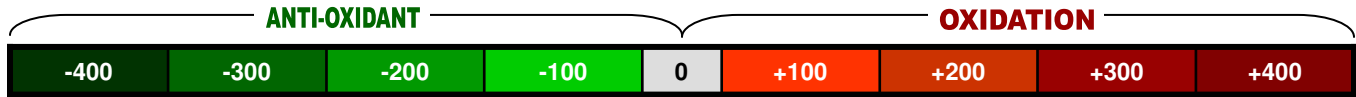

Beverages pH & ORP Test Results (Page 1)

A test of the following beverages was conducted July 2008 in California using a calibrated PinPoint Combo pH / ORP Meter.

Brand	Label	Packaging	pH	pH Chart	ORP	ORP Chart
Aquafina			5.35		+381	
Arrowhead Spring Water			7.42		+275	
Evian			7.64		+295	
Fiji			7.6		+357	
Smart Water			5.9		+305	
Real Alkalized Water			7.9		- 25	
Evamor			9.18		+174	
Penta			5.27		+390	
Essentia			9.26		+179	
Alive Wellness Water			3.24		+415	
Vitamin Water			3.34		+438	
Dasani Plus			3.04		+290	
Vital Lifestyle Water			3.72		+426	
Crystal Geyser Sparkling Water			5.72		+324	
Perrier			5.53		+392	
Kangen Water™			9.5		-745	

Beverages pH & ORP Test Results (Page 2)

A test of the following beverages was conducted July 2008 in California using a calibrated PinPoint Combo pH / ORP Meter.

Brand	Label	Packaging	pH	pH Chart	ORP	ORP Chart
Arrowhead Sparkling Water			4.89	Yellow	+268	Red
Snapple Red Tea			3.67	Orange	+360	Dark Red
Propel Fitness Water			3.6	Orange	+280	Dark Red
Gatorade G2			3.5	Orange	+325	Dark Red
Sprite			3.5	Orange	+550	Dark Red
Pepsi			3.2	Orange	+450	Dark Red
Coke			2.8	Orange	+410	Dark Red
Red Bull			3.2	Orange	+462	Dark Red
Starbucks Coffee			5.5	Light Green	+175	Red
Odwalla Orange Juice			4.2	Yellow	+246	Red
MonaVie			6.18	Green	+240	Red
Shiraz Red Wine			4.05	Yellow	+232	Red
Heineken Beer			4.76	Yellow	+315	Dark Red
Patron Tequila			4.55	Yellow	+315	Dark Red
Smirnoff Vodka			6.2	Green	+220	Red
Kangen Water™			9.5	Purple	-745	Dark Green